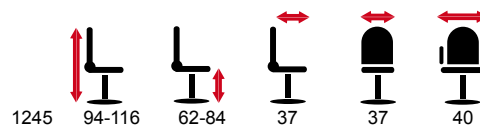

JET LINE LIFT

3021 01 96

1245

1245 01, 26 468

TOP-NETTO-PREIS 1245 JET LINE LIFT Bar- and Counter-stool

seat and back upholstered, upholstery plain **or** combined, 360° possibility of rotation, infinite height adjustment by safety lift

Frame colours 1245

01 chrome

Options 1245

SOK Cover combinations can be freely selected

TOP-NETTO-PREIS 3021 01 96 High table

frame chrome, round column, base plate approx. 42 x 42 cm, MDF-plate with PVC decor Wenge approx. 70 x 70 cm, 4,5 cm thick, table height approx. 110 cm

Measurements (approx. in cm)

Fabric price categories 26/30/81

*Choose your fabric from our complete collection.
All fabrics are suitable for contract.*

JET LINE LIFT

1245

1245 01, 26 466

1245 01, 26 360

1245 01 144

Combinations

PU artificial leather

41 = 26 451 dark red/
26 447 black

56 = 26 468 beige/
26 469 light brown

57 = 26 468 beige/
26 447 black

Nanova-fabrics with Nano technology performance

144 = 30 364 silver-grey/
30 367 anthracite