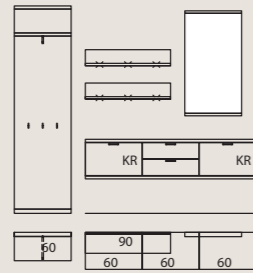

DETAILS

- ▶ **Carcass system**
 - 8 different heights
 - Up to 5 grids high in two depths
- ▶ **Panel system**
 - Height to 427.7 cm in two depths
- ▶ **Front designs and carcass exterior**
 - Real wood veneers
 - Lacquer colours in matt or high gloss
 - Wood and lacquer also available in combination
- ▶ **Interior of carcasses** in imitation wood
- ▶ **Standard backs of display cabinet** in same colour as carcass (imitation), also available in differing version
- ▶ **Standard display cabinet shelves** in clear glass, and in wood on request
- ▶ **Handle variants** in chrome, wood and stainless steel colour
- ▶ **Special features**
 - LED fitted spots
 - LED wooden shelf lighting
 - Remote control for lighting
 - Drawers self-closing and with SoftStop
 - Special orders, e.g. width and depth reductions
 - Extensive range of accessories such as non-slip mat, interior drawers, cable channel with sealing brush etc.

Planungsbeispiele
Planning examples

25513
ca. B 195, H 218, T 39 cm
approx. W 195, H 218, D 39 cm

24728
ca. B 255, H 218, T 39 cm
approx. W 255, H 218, D 39 cm

25518
ca. B 210, H 218, T 39 cm
approx. W 210, H 218, D 39 cm