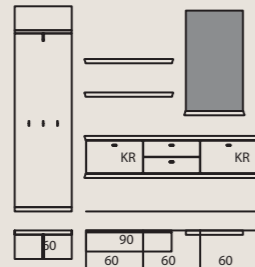

52439
ca. B 255, H 223, T 40 cm
approx. W 255, H 223, D 40 cm