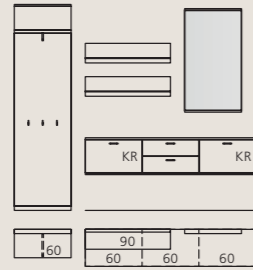

43340
ca. B 255, H 218, T 39 cm
approx. W 255, H 218, D 39 cm