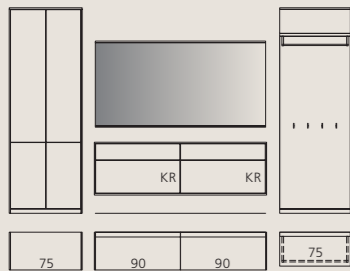

DETAILS

- **Carcass system**
 - 9 different heights
 - Up to 5 grids high in two depths
- **Panel system**
 - Height to 427.7 cm in two depths
- **Front designs and carcass exterior**
 - Real wood veneers
 - Lacquer colours in matt or high gloss
 - Wood and lacquer also available in combination
- **Interior of carcasses** in imitation wood
- **Standard backs of display cabinet**
in same colour as carcass (imitation), also available in differing version
- **Standard display cabinet shelves**
in clear glass, and in wood on request
- **Handle variants**
 - Push to open (standard)
 - Handle strip
 - Handle (stainless steel-coloured, in chrome, matt black or matt white)
- **Special features**
 - For standard elements optionally with runners, with the exception of 6-grid elements
 - LED fitted spots
 - Remote control for lighting
 - Drawers self-closing and with SoftStop
 - Special orders, e.g. width and depth reductions
 - Extensive range of accessories

73694
ca. B 121, H 217, T 48 cm
approx. W 121, H 217, D 48 cm

73645
ca. B 182, H 217, T 40 cm
approx. W 182, H 217, D 40 cm

73742
ca. B 136, H 197, T 30 cm
approx. W 136, H 197, D 30 cm

73743
ca. B 346, H 191, T 40 cm
approx. W 346, H 191, D 40 cm