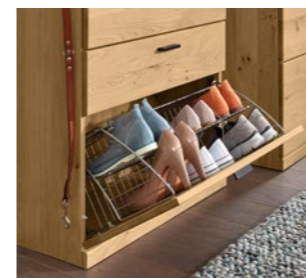

Lackfarben in Matt oder Hochglanz Lacquer colours in matt or high gloss

Lack weiß White lacquer	Lack crema Crema lacquer	Lack seidengrau Silk grey lacquer	Lack brillantgrau Brilliant grey lacquer	Lack grau Grey lacquer	Lack taupe Taupe lacquer
Lack olivgrau Olive grey lacquer	Lack platingrau Platinum grey lacquer	Lack cashmere Cashmere lacquer	Lack macchiata Macchiata lacquer	Lack terra Terra lacquer	Lack espresso Espresso lacquer
Lack schwarz Black lacquer	Lack graphit Graphite lacquer	Lack aubergine Aubergine lacquer	Lack dark red Dark red lacquer	Lack oxidrot Oxide red lacquer	Lack ziegelrot Brick red lacquer
Lack rosewood Rosewood lacquer	Lack marill Marill lacquer	Lack reseda Reseda lacquer	Lack ocean Ocean lacquer	Lack agave Agave lacquer	Lack mint Mint green lacquer

DETAILS

Front designs

- Solid knotty oak
- Solid oak, colour sand
- Solid core beech

Panels and carcasses

- Knotty oak veneer
- Oak veneer, colour sand
- Core beech veneer
- Carcass interior: imitation

Lacquer versions for panels, in-fill shelves and shelf back panels

- Lacquer colours in matt or high gloss
- Wood and lacquer also available in combination

System variety

- Panel and carcass system in 7 different heights and 2 depths
- Wall mirrors in 3 heights and 13 widths
- Glass wall shelf with a solid panel back in 13 widths
- Free-standing items of furniture
- Corner solutions
- Special orders

Special features

- Drawers self-closing and with SoftStop
- Plinth adjustment screws for uneven floors
- Various lighting options, remote control for lighting
- Extensive range of accessories such as non-slip mat, interior drawers, cable channel with sealing brush etc.