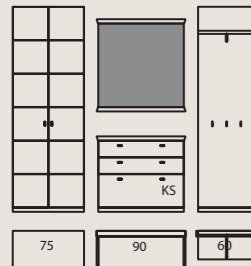

52494
ca. B 255, H 223, T 41 cm
approx. W 255, H 223, D 41 cm